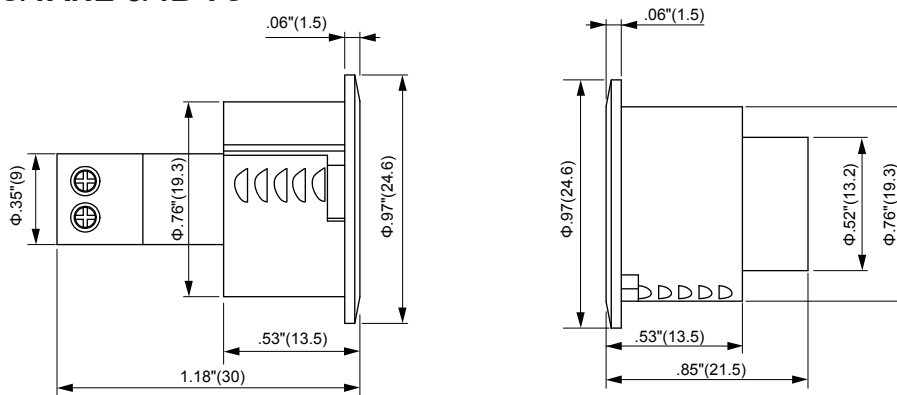

TANE-3/4 TC

RECESSED CONTACTS

.76"(19.3mm) Recessed Type W/Terminal Quick-Connect

Contact Size: .76"×1.18"(19.3mm×30mm)

Standard Magnet Size: .76"×.85"(19.3mm×21.5mm)

Standard Gap: 1.1"(28mm)

Colors: White, Brown, Black

Specifications

Part Number	Gap Inch(mm)	Loop Open/Closed	Reed Form	Max. Contact Rating (W)	Max. Initial Contact Resistance (mΩ)	Max. Switching Voltage (V)	Max. Switching Current (A)
TANE-3/4 TC	1.1"(28)	CLOSED	Normally Open	10	100	AC110/DC100	0.5
* TANE-3/4B TC	1.1"(28)	OPEN	Normally Closed	3	100	AC30/DC30	0.2
* TANE-3/4 TC W/TAP-10 MAG Special Order	.6"(15)	CLOSED	Normally Open	10	100	AC110/DC100	0.5

OPERATING TEMPERATURE:-40°C to +60°C

*Not UL Listed

SPECIAL ORDER - Call for Min. Order Qty. - Leadtime - Pricing

Outline Dimensions

Unit: inch(mm)

TANE-3/4 TC/TANE-3/4B TC

The Best Industry Guarantee Since 1984®
TANE ALARM PRODUCTS

906 JERICHO TURNPIKE, NEW HYDE PARK, NY 11040

Tel: 800-852-5050 • 516-328-3351 • Fax: 516-326-9125

www.tanealarm.com • E-MAIL: info@tanealarm.com

TANE-3/4 TC

RECESSED CONTACTS

Outline Dimensions

Unit: inch(mm)