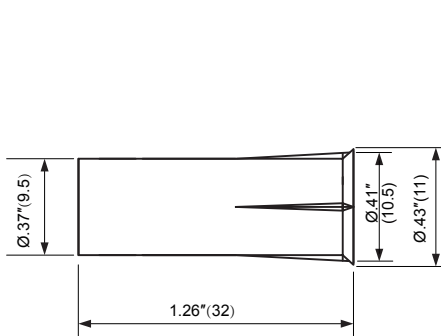

TANE-3/4 TC

RECESSED CONTACTS

Outline Dimensions

Unit: inch(mm)

TANE-3/4 TC W/TAP-10 MAG

The Best Industry Guarantee Since 1984®
TANE ALARM PRODUCTS

906 JERICHO TURNPIKE, NEW HYDE PARK, NY 11040
Tel: 800-852-5050 • 516-328-3351 • Fax: 516-326-9125
www.tanealarm.com • E-MAIL: info@tanealarm.com