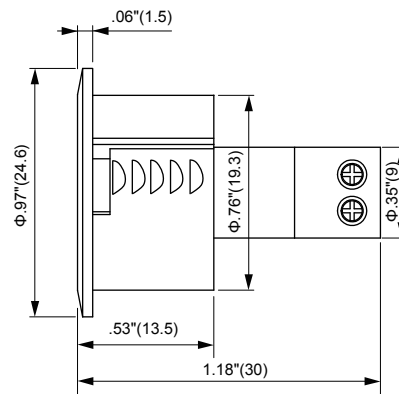

TANE-3/4 TC

RECESSED CONTACTS

Outline Dimensions

Unit: inch(mm)

TANE-3/4 TC W/TAP-10 MAG

The Best Industry Guarantee Since 1984®
TANE ALARM PRODUCTS

906 JERICHO TURNPIKE, NEW HYDE PARK, NY 11040
Tel: 800-852-5050 • 516-328-3351 • Fax: 516-326-9125
www.tanealarm.com • E-MAIL: info@tanealarm.com